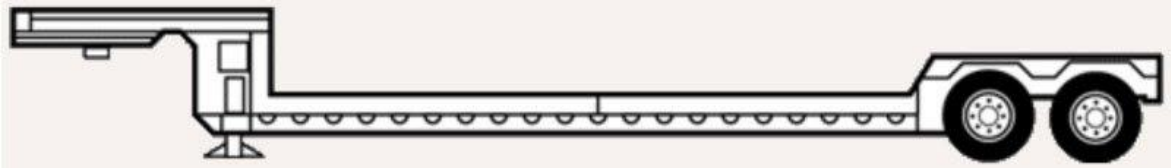

## Single-Drop Deck (aka Stepdeck)

This trailer accommodates freight with the maximum legal weight and dimensions shown below.

**Max. Freight Weight**

48,000 lbs.

**Maximum Freight Dimensions**

Main Deck	Max. Dims.	Front Deck	Max. Dims.
Length	37 feet	Length	11 feet
Width	8.5 feet (102")	Width	8.5 feet (102")
Height	10 feet (120")	Height	8.5 feet (102")

## Double-Drop Deck

This trailer accommodates freight with the maximum legal weight and dimensions shown below.

**Max. Freight Weight**

45,000 lbs.

**Maximum Freight Dimensions**

Main Deck	Max. Dims.	Front Deck	Max. Dims.	Rear Deck	Max. Dims.
Length	29 feet	Length	10 feet	Length	9 feet
Width	8.5 feet (102")	Width	8.5 feet (102")	Width	8.5 feet (102")
Height	10 feet (120")	Height	8.5 feet (102")	Height	10 feet (120")

## Double-Drop w/Detachable Deck (aka Lowboy, RGN)

This trailer accommodates freight with the maximum legal weight and dimensions shown below.