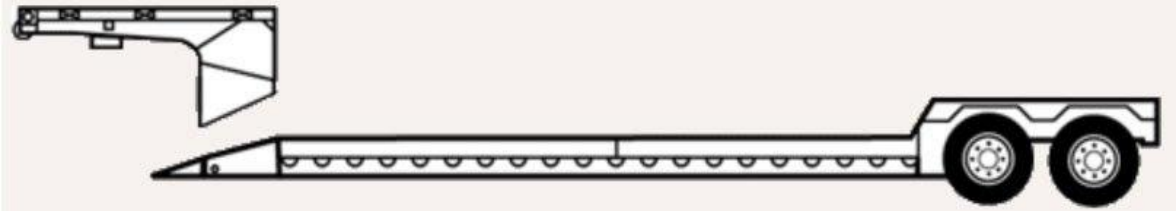

## Single-Drop Deck (aka Stepdeck)

This trailer accommodates freight with the maximum legal weight and dimensions shown below.

**Max. Freight Weight**

48,000 lbs.

**Maximum Freight Dimensions**

Main Deck	Max. Dims.	Front Deck	Max. Dims.
Length	37 feet	Length	11 feet
Width	8.5 feet (102")	Width	8.5 feet (102")
Height	10 feet (120")	Height	8.5 feet (102")

## Double-Drop Deck

This trailer accommodates freight with the maximum legal weight and dimensions shown below.

**Max. Freight Weight**

45,000 lbs.

**Maximum Freight Dimensions**

Main Deck	Max. Dims.	Front Deck	Max. Dims.	Rear Deck	Max. Dims.
Length	29 feet	Length	10 feet	Length	9 feet
Width	8.5 feet (102")	Width	8.5 feet (102")	Width	8.5 feet (102")
Height	10 feet (120")	Height	8.5 feet (102")	Height	10 feet (120")

## Double-Drop w/Detachable Deck (aka Lowboy, RGN)

This trailer accommodates freight with the maximum legal weight and dimensions shown below.